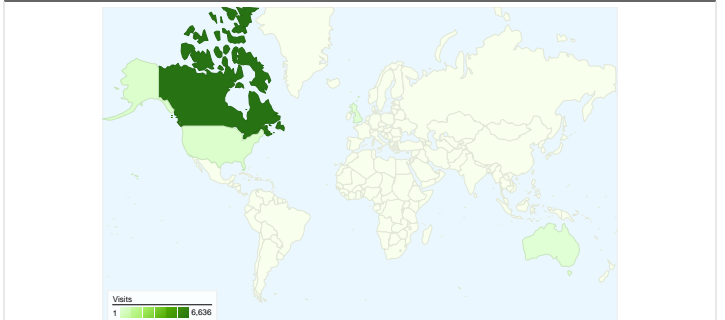

Map Overlay world