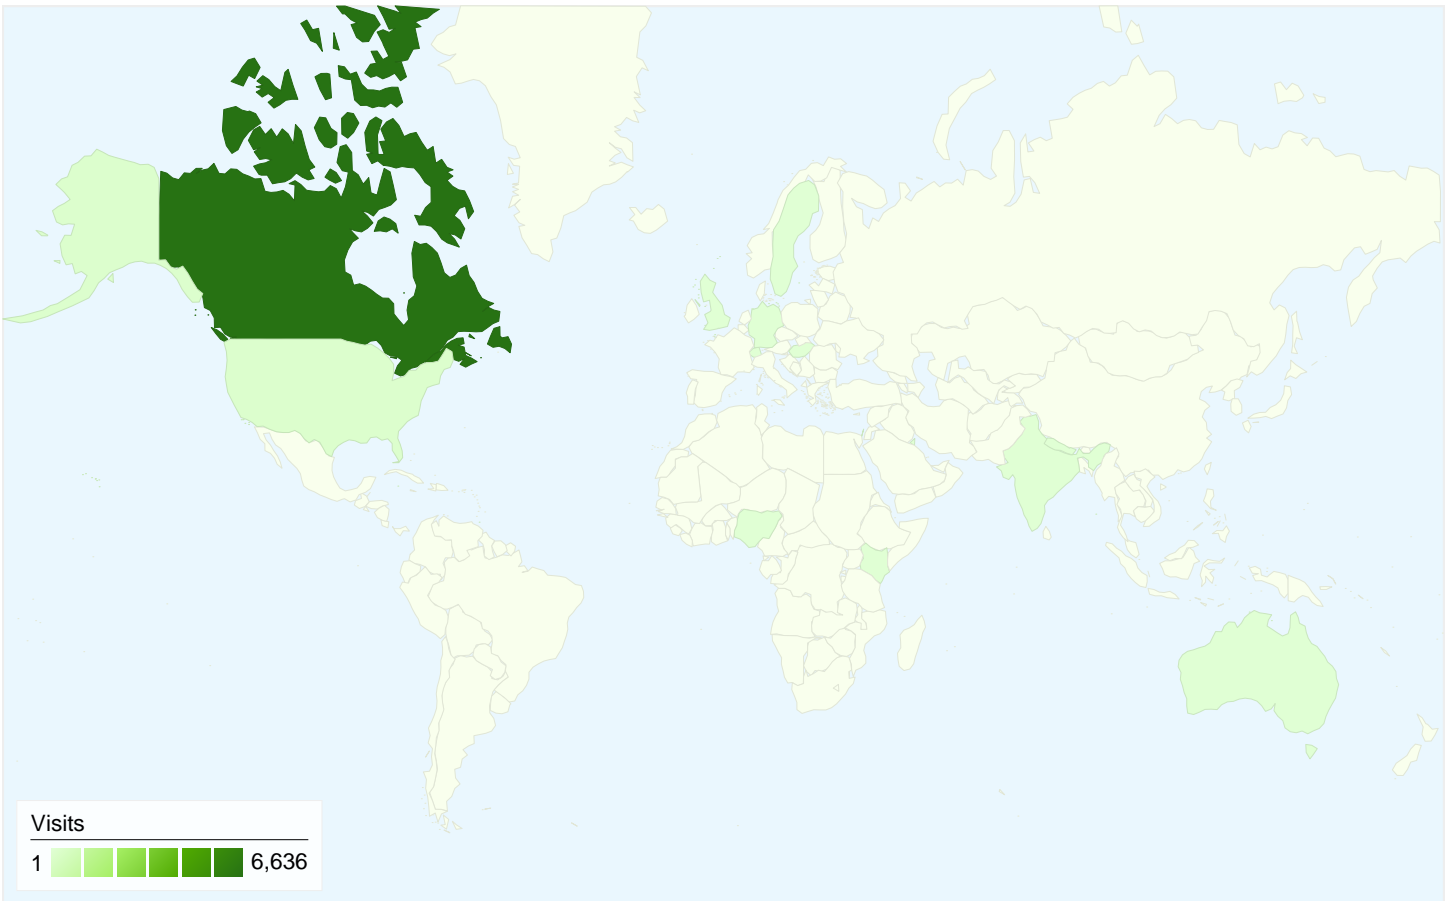

## Traffic Sources Overview

## 2,921 people visited this site

-  **6,829** Visits
-  **2,921** Absolute Unique Visitors
-  **85,282** Pageviews
-  **12.49** Average Pageviews
-  **00:08:08** Time on Site
-  **17.91%** Bounce Rate
-  **42.85%** New Visits

All traffic sources sent a total of 6,829 visits

-  **23.37%** Direct Traffic
-  **53.35%** Referring Sites
-  **23.27%** Search Engines

## 6,829 visits came from 17 countries/territories