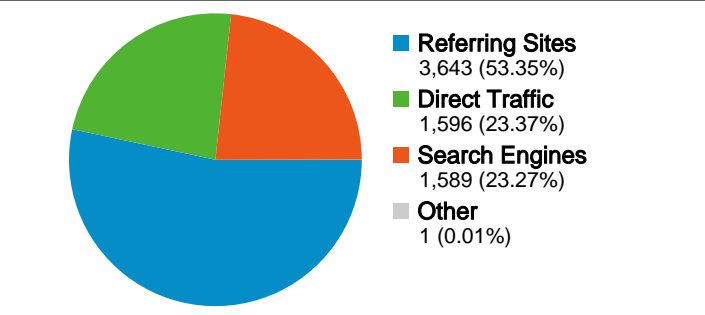

Traffic Sources Overview

Content Overview

Pages	Pageviews	% Pageviews
/?q=councillor	12,607	14.78%
/	7,147	8.38%
/?q=mayor	6,865	8.05%
/?q=blog/20	3,654	4.28%
/?q=separate-trustee	3,543	4.15%