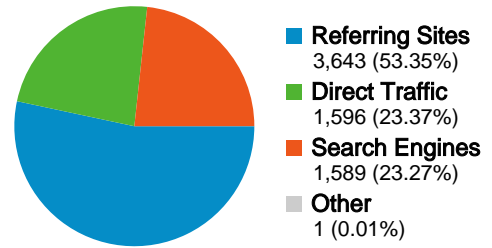

## Traffic Sources Overview

## 2,921 people visited this site

-  **6,829** Visits
-  **2,921** Absolute Unique Visitors
-  **85,282** Pageviews
-  **12.49** Average Pageviews
-  **00:08:08** Time on Site
-  **17.91%** Bounce Rate
-  **42.85%** New Visits

All traffic sources sent a total of 6,829 visits

-  **23.37%** Direct Traffic
-  **53.35%** Referring Sites
-  **23.27%** Search Engines